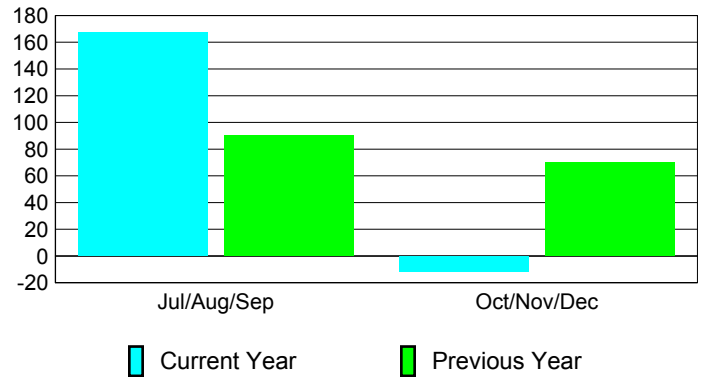

Comparison of Membership Gain/Loss

Current Year Compared to the Previous Year