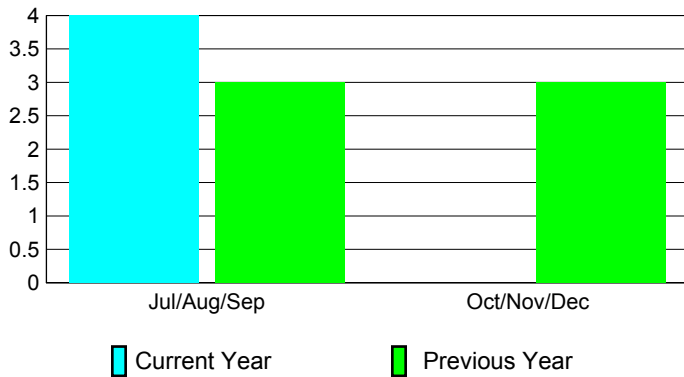

Club Results 2010-2011

Goal, New, Dropped, Gain/Loss

Comparison of Club Gain/Loss

Current Year Compared to the Previous Year

YTD Status Quo Clubs 2010-2011

Status Quo Clubs Compared to Status Quo Members

MEMBERSHIP