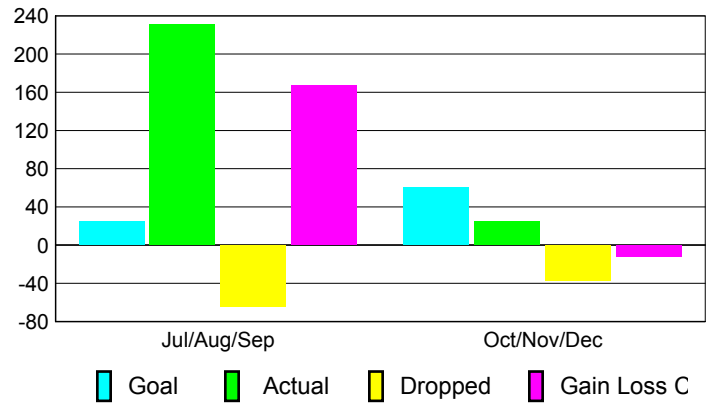

Membership Results 2010-2011

Goal, New, Dropped, Gain/Loss