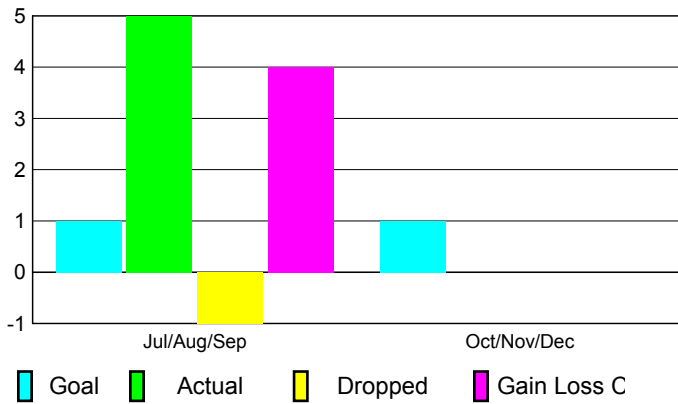

2010-2011 GMT Reports for District (or Undistricted) **District 307 A2**

GMT: **Doctor DATUK K NAGARATNA**

Location: **INDONESIA**

GMT CA: **7**

CLUBS

Club Results
2010-2011

Clubs
2009-2010

Month	New Club	Actual New	Actual Dropped	Gain/Loss of	Gain/Loss of
	Goal	Clubs	Clubs	Clubs	Clubs
Jul/Aug/Sep	1	5	-1	4	3
Oct/Nov/Dec	1	0	0	0	3
Totals	2	5	-1	4	6

Club Results 2010-2011

Goal, New, Dropped, Gain/Loss

Comparison of Club Gain/Loss

Current Year Compared to the Previous Year

YTD Status Quo Clubs 2010-2011

Status Quo Clubs Compared to Status Quo Members

MEMBERSHIP